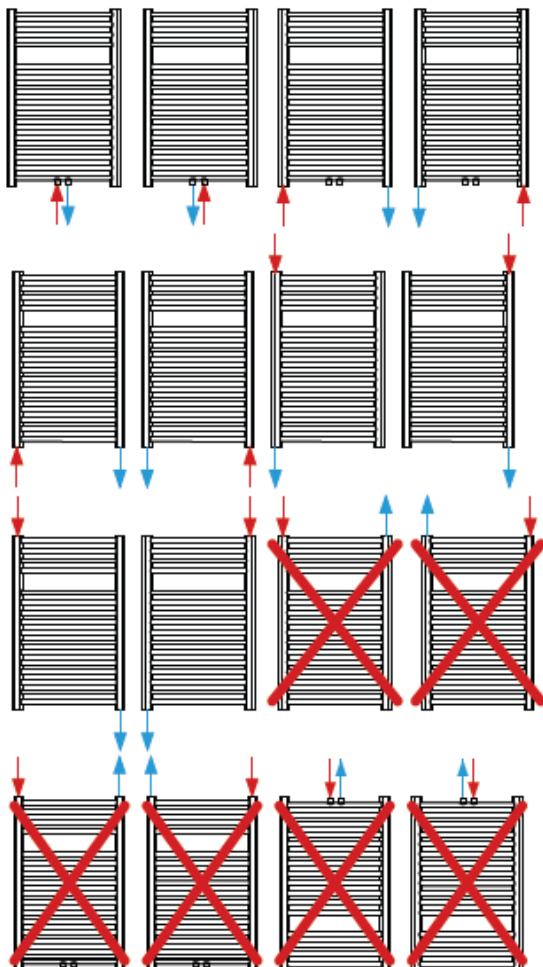

HEAT OUTPUT & DIMENSIONS

Length	495 mm	585 mm	737 mm
Height			
775 mm	367 W	426	522
1181 mm	541 W	627 W	768 W
1411 mm	644 W	746 W	914 W
1763 mm	907 W	934 W	1.145 W
1993 mm	918 W	1.064 W	1.303 W

[Download the Heat calculator](#)

[Download the Correction Factors](#)

CONNECTION POSSIBILITIES